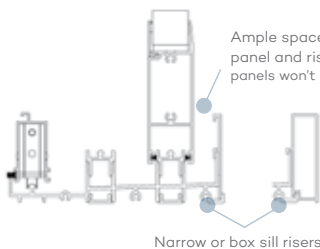

Hidden to deliver a beautiful appearance

5. CONCEALED ANCHOR LOCATIONS

3. OPTIONAL LOCKING RECESSED PULL

Allows for a sleeker aesthetic

*2019 Builder Brand Use Report.

Premium Sliding Glass Door.

PGT® CLASSICVUE MAX™ SGD680 | WINGUARD® ALUMINUM SGD780