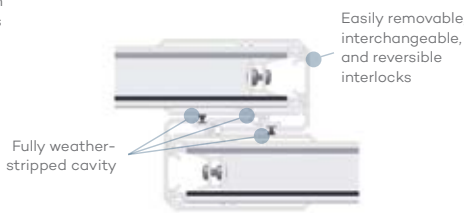

Preferred Sliding Glass Door.

PGT® CLASSICVUE MAX™ SGD670 | WINGUARD® ALUMINUM SGD770

- #1 in the Nation for Quality Patio Doors*
- Features added security by restricting panels from being lifted off the tracks
- Smooth fingertip operation and whisper quiet
- Provides a great source of natural light

ENGINEERED FOR EXCELLENCE

1. BEVELED GLASS BEAD

Creates a modern look that complements any style

4. STURDY POWDER-COATED RAISED HANDLE

Allows for easy opening and closing

2. CONCEALED WEATHERSTRIP ON PANELS

Hidden to deliver a beautiful appearance

5. CONCEALED ANCHOR LOCATIONS

3. OPTIONAL LOCKING RECESSED PULL

Allows for a sleeker aesthetic

*2019 Builder Brand Use Report.